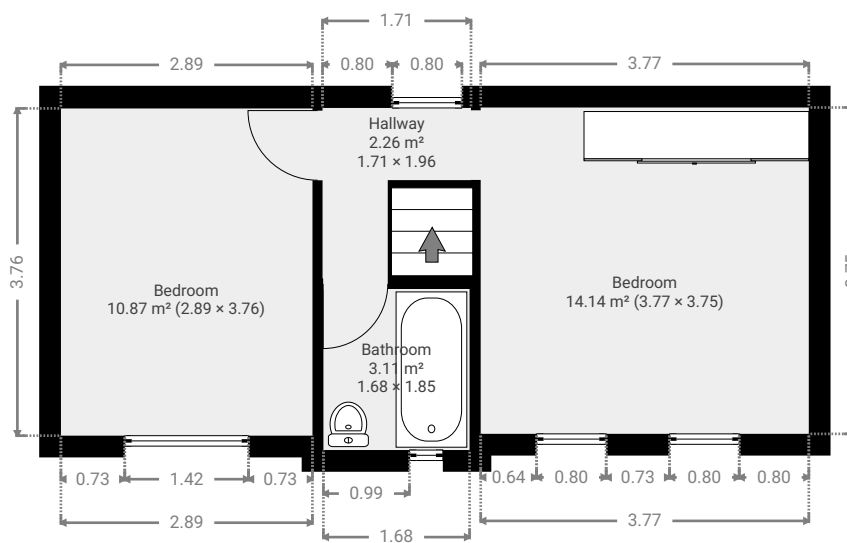

# My New Project

7 Rose Cottage, NG162GS Nottingham, Nottingham, GB  
TOTAL AREA: 75.09 m<sup>2</sup> • LIVING AREA: 75.09 m<sup>2</sup> • FLOORS: 2 • ROOMS: 9

## ▼ Ground Floor

TOTAL AREA: 44.73 m<sup>2</sup> • LIVING AREA: 44.73 m<sup>2</sup> • ROOMS: 5

## ▼ 1st Floor

TOTAL AREA: 30.36 m<sup>2</sup> • LIVING AREA: 30.36 m<sup>2</sup> • ROOMS: 4

THIS FLOOR PLAN IS PROVIDED WITHOUT WARRANTY OF ANY KIND. SENSOPIA DISCLAIMS ANY WARRANTY INCLUDING, WITHOUT LIMITATION, SATISFACTORY QUALITY OR ACCURACY OF DIMENSIONS.