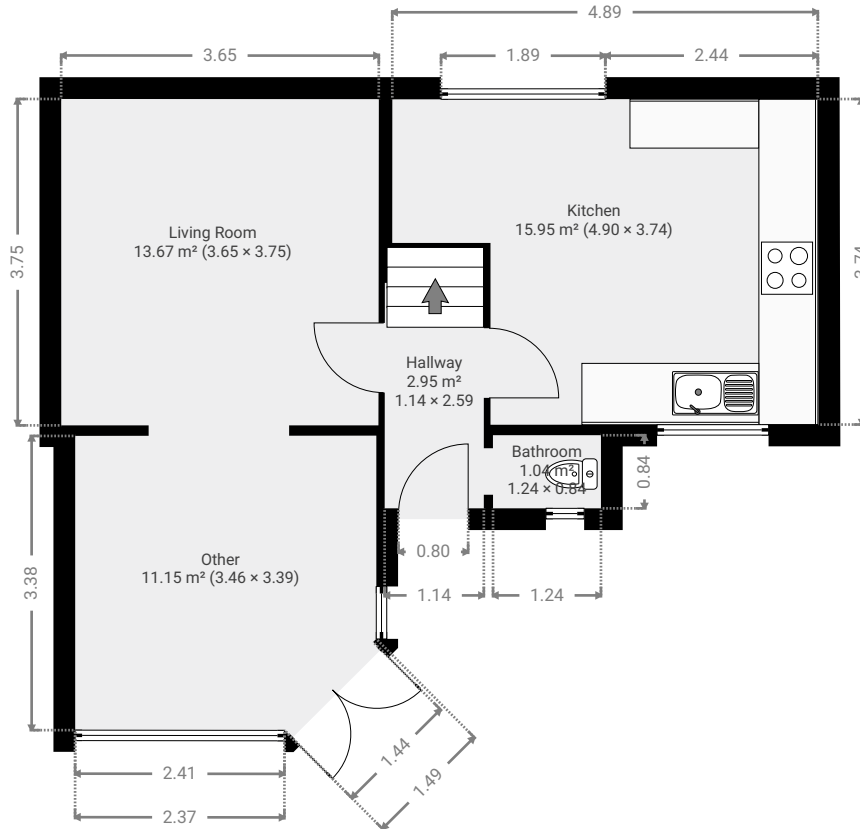

# My New Project

7 Rose Cottage, NG162GS Nottingham, Nottingham, GB  
TOTAL AREA: 75.09 m<sup>2</sup> • LIVING AREA: 75.09 m<sup>2</sup> • FLOORS: 2 • ROOMS: 9

## ▼ Ground Floor

TOTAL AREA: 44.73 m<sup>2</sup> • LIVING AREA: 44.73 m<sup>2</sup> • ROOMS: 5

## ▼ 1st Floor

TOTAL AREA: 30.36 m<sup>2</sup> • LIVING AREA: 30.36 m<sup>2</sup> • ROOMS: 4

THIS FLOOR PLAN IS PROVIDED WITHOUT WARRANTY OF ANY KIND. SENSOPIA DISCLAIMS ANY WARRANTY INCLUDING, WITHOUT LIMITATION, SATISFACTORY QUALITY OR ACCURACY OF DIMENSIONS.